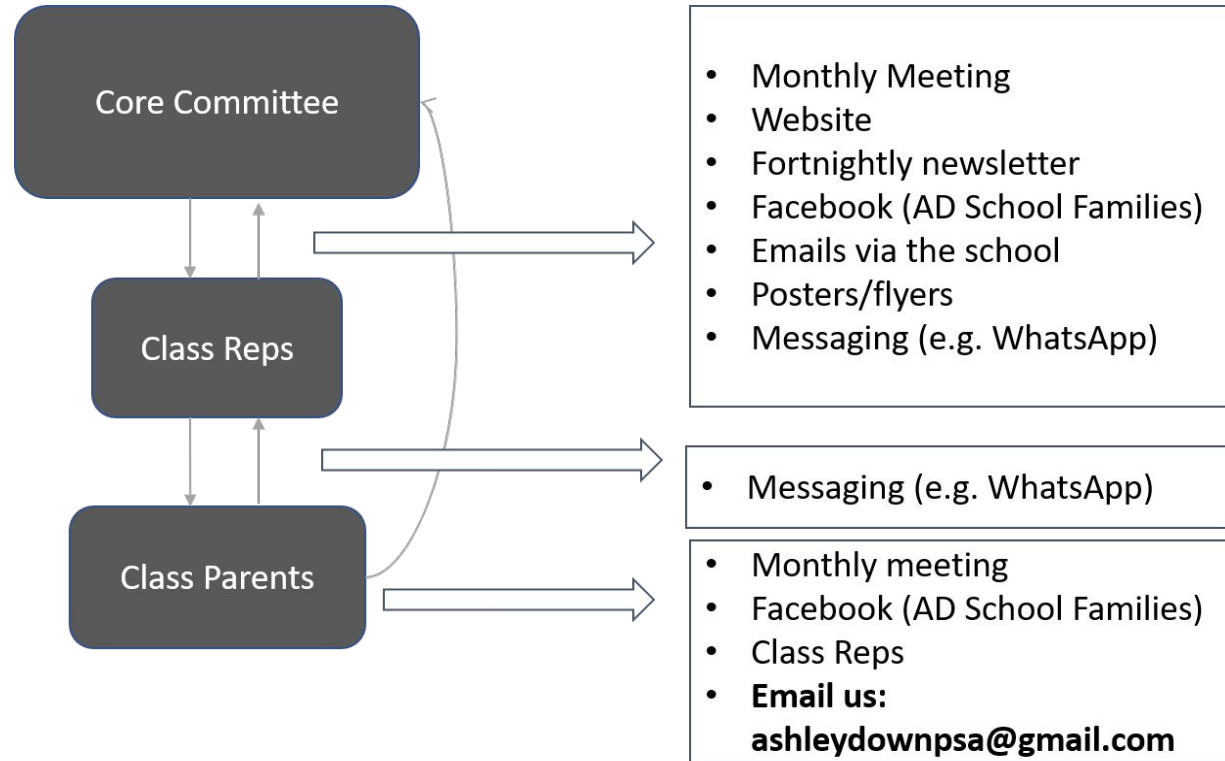

How do I hear about events etc. and share ideas?